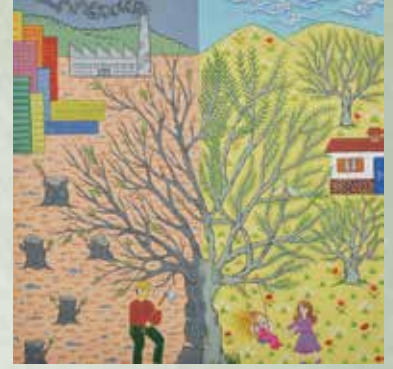

2016 Komili Takvimi'ne özel hazırlanan eserler,
minyatür sanatçısı Sezen Okur Altınır'e aittir.

Kıymetli eserlerini bizimle paylaştığı için
teşekkür ederiz.

Komili
1878'den beri

The illustration depicts a village scene with three houses. The central house is a two-story stone building with a red roof and blue windows. To its left is a white house with a red roof and blue windows. To its right is a white two-story house with a red roof and blue windows. The houses are surrounded by green trees and a blue, swirling decorative element. A large, ornate scroll with a floral pattern is at the bottom. The background is a textured, light brown color with white, swirling decorative elements.